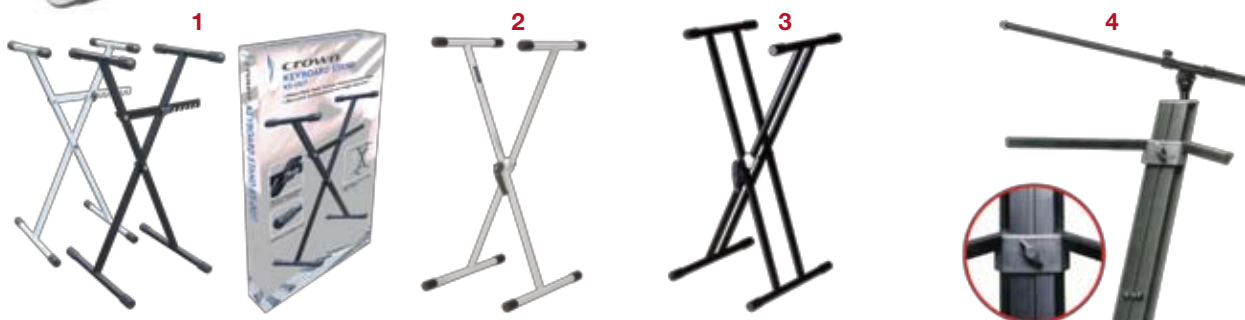

- **1. KS-007 $34.95 (BLK, GRN)**
  SoundArt Keyboard Stand. Steel Heavy-Duty 'X-style' Folding Keyboard Stand. Bar-Latch Locking System for height adjustment.
- **2. KS-016 $49.95 (BLK, GRN)**
  SoundArt Keyboard Stand. Steel Heavy-Duty 'X-style' folding Keyboard Stand. Heavy-Duty 'Alligator' Lock-Down System for quick and easy height adjustment.
- **3. KS-020 $59.95 (BLK, GRN)**
  SoundArt Keyboard Stand. Double Braced Steel Heavy-Duty 'X-style' folding Keyboard Stand. Heavy-Duty 'Alligator' Lock-Down System for quick and easy height adjustment.
- **4. KSM-126 $299.00 (BLK)**
  SoundArt Multi-Keyboard Stand with Mic Boom Arm. Heavy Duty Extruded Aluminium Folding Keyboard Stand. Padded arms and easy adjustable system.